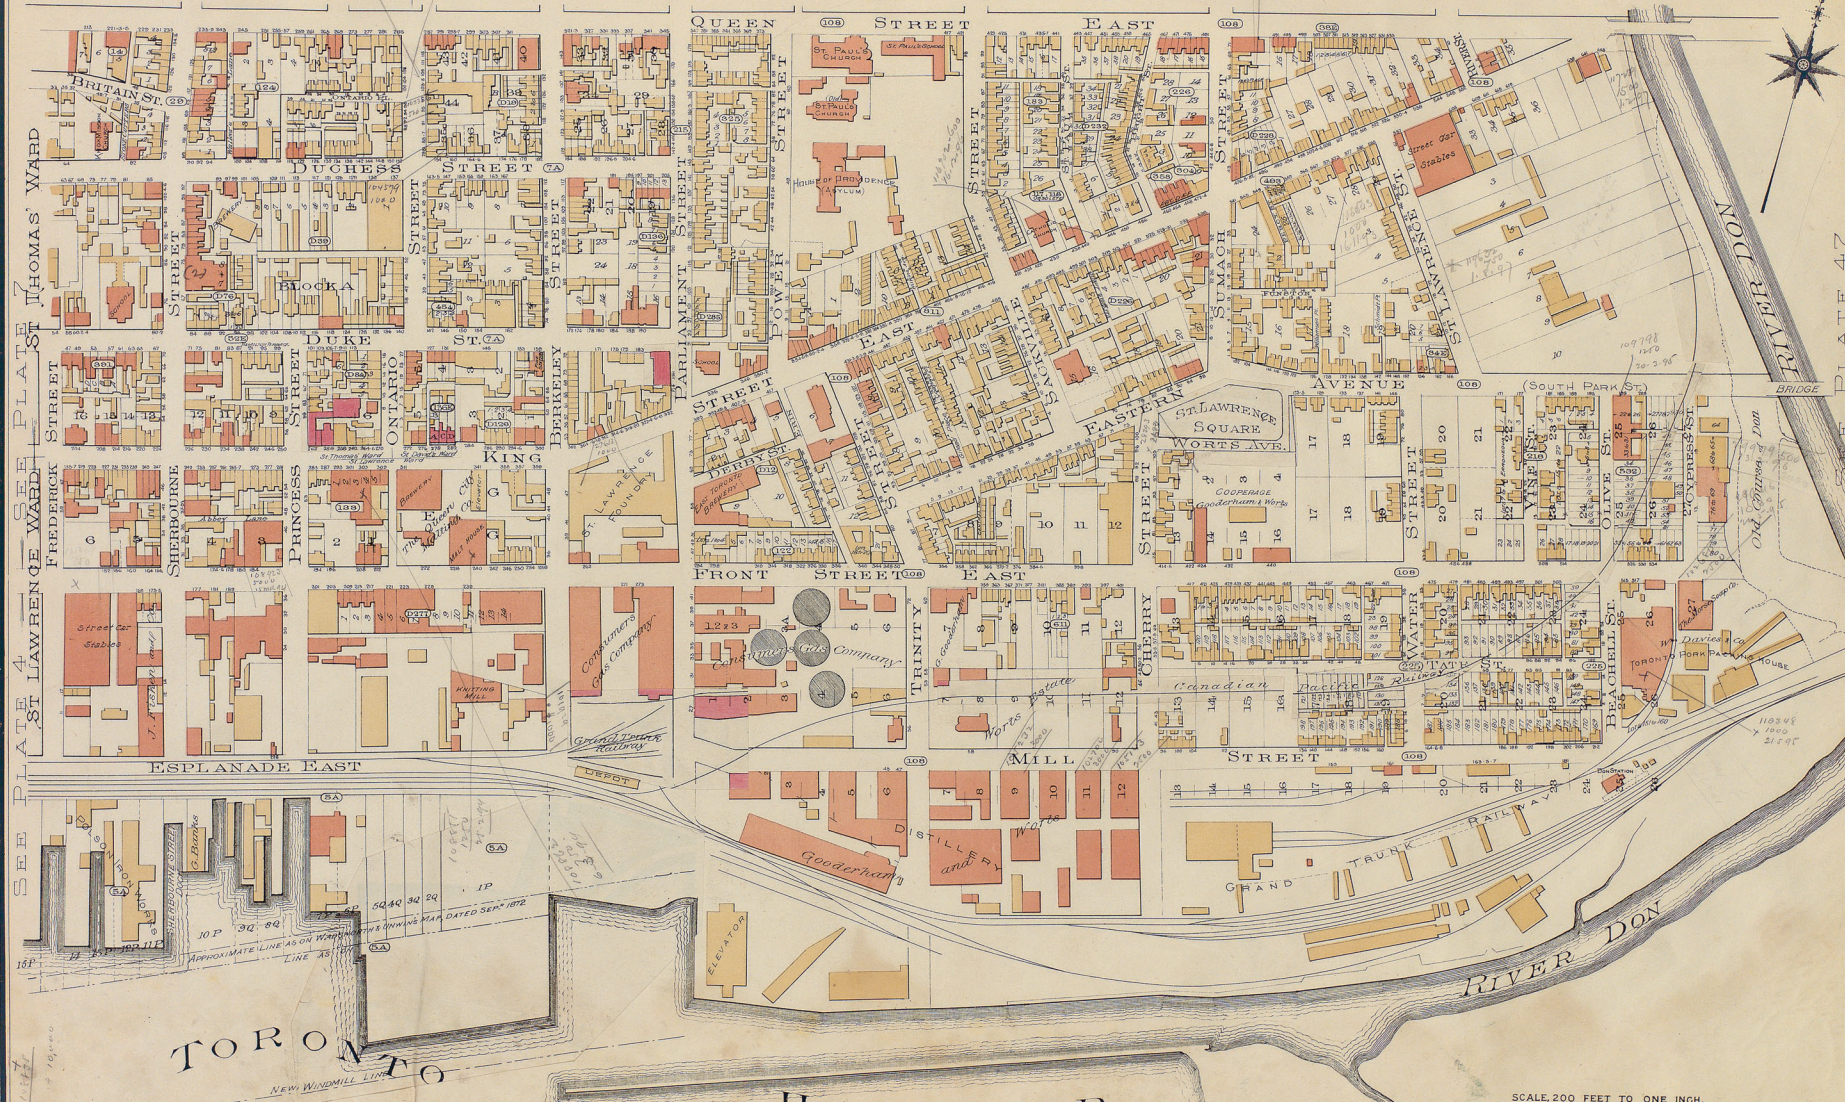

CITY OF TORONTO

ST. THOMAS' WARD

ST. DAVID'S WARD

SEE PLATE 28

TORONTO

HARBOUR

SCALE, 200 FEET TO ONE INCH.
100 50 0 100 200 300 400 500