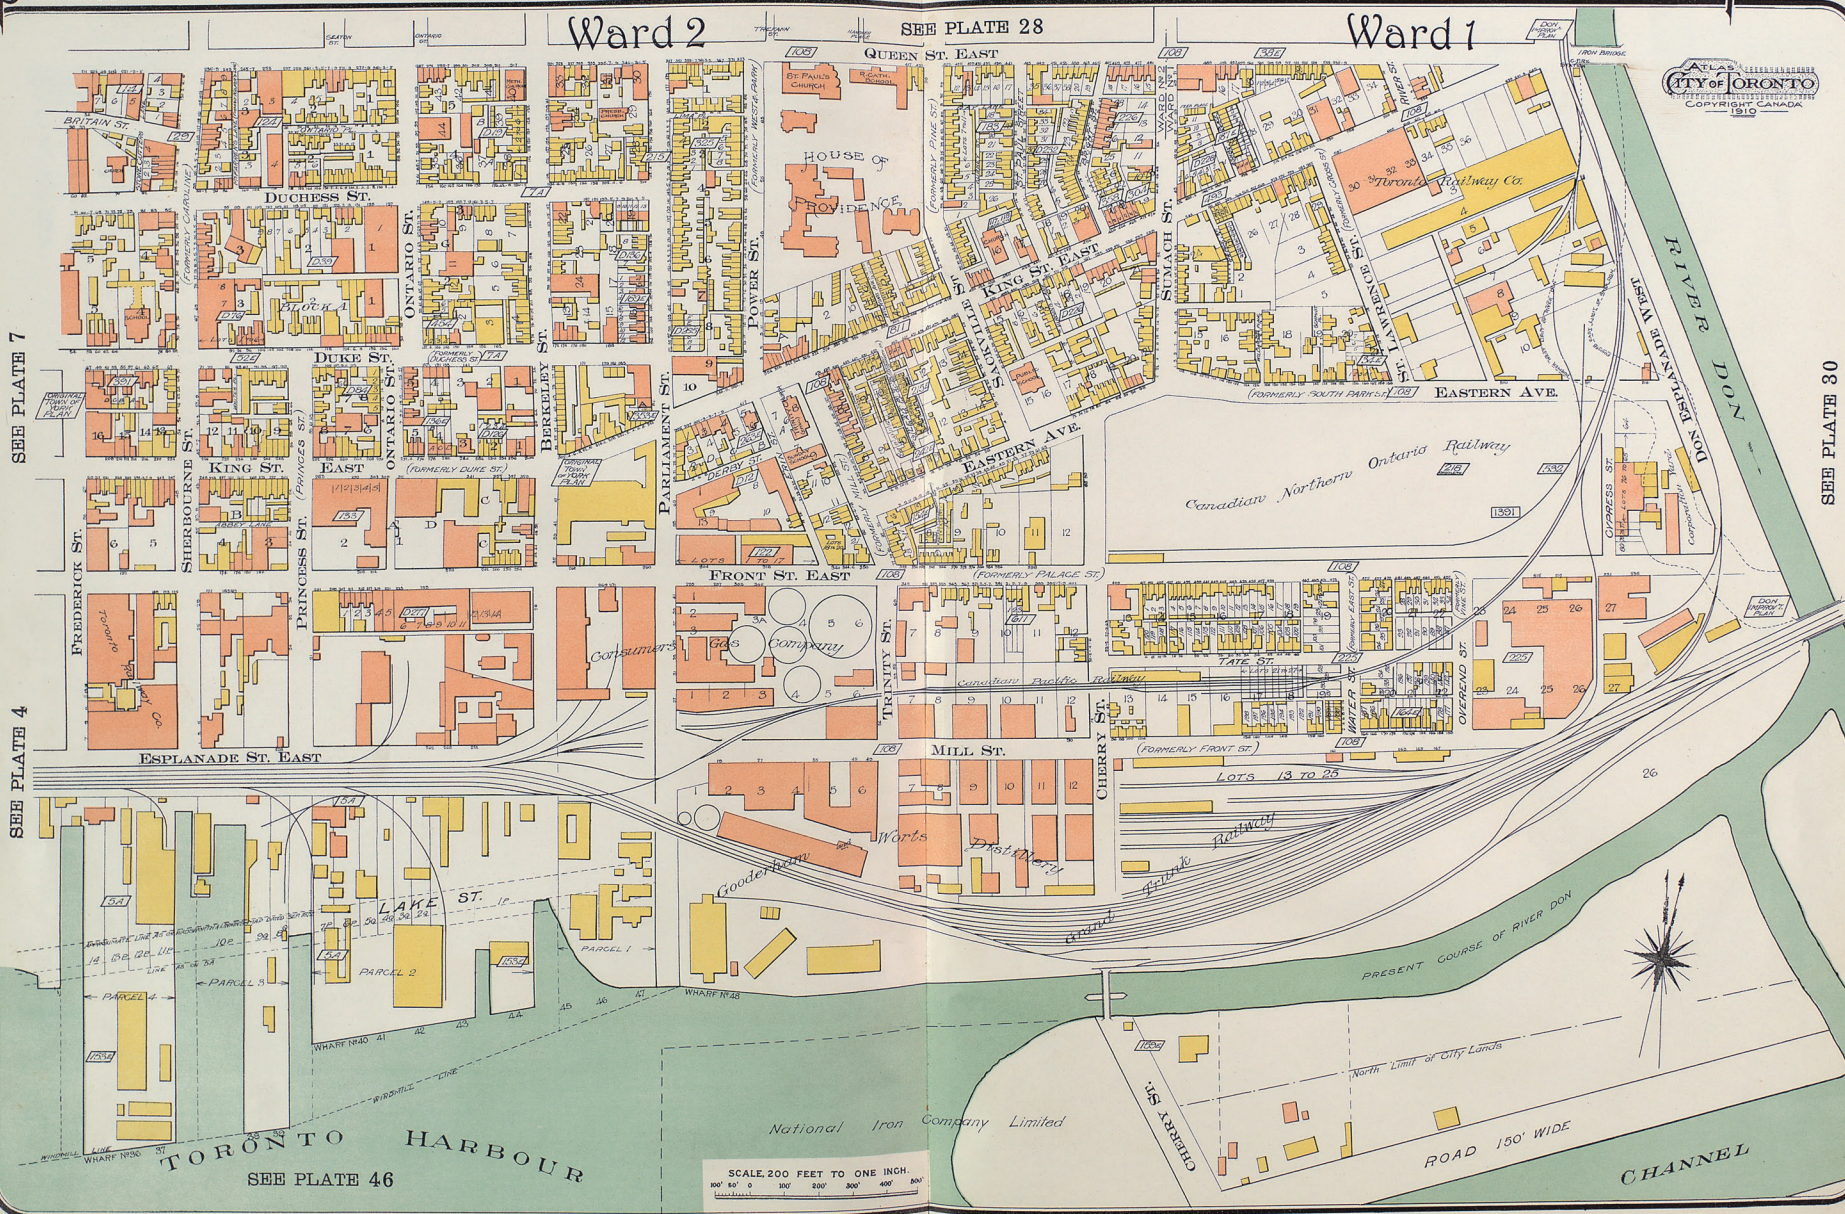

Ward 2

SEE PLATE 28

Ward 1

SEE PLATE 7

SEE PLATE 4

SEE PLATE 30

TORONTO HARBOUR

SEE PLATE 46

SCALE 200 FEET TO ONE INCH.