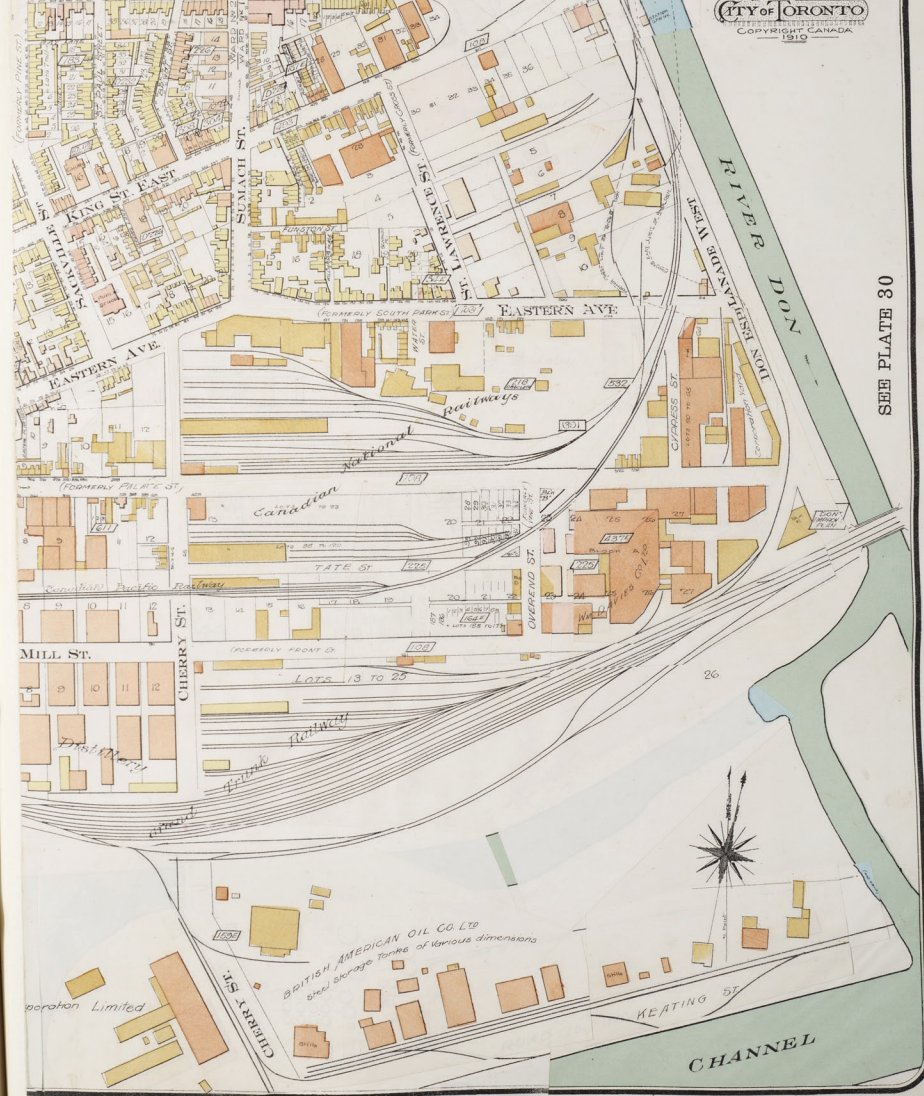

Ward 2

SE

QUEEN

SEE PLATE 7

SEE PLATE 4

TORONTO HARBOUR

SEE PLATE 46

SCALE 200 FEET TO ONE INCH
 100 50 0 50 100 200 300 400 500

Ward 1

ST. EAST

ATLAS
 CITY OF TORONTO
 THE CITY OF TORONTO
 COPYRIGHT CANADA
 1910

SEE PLATE 30

CHANNEL